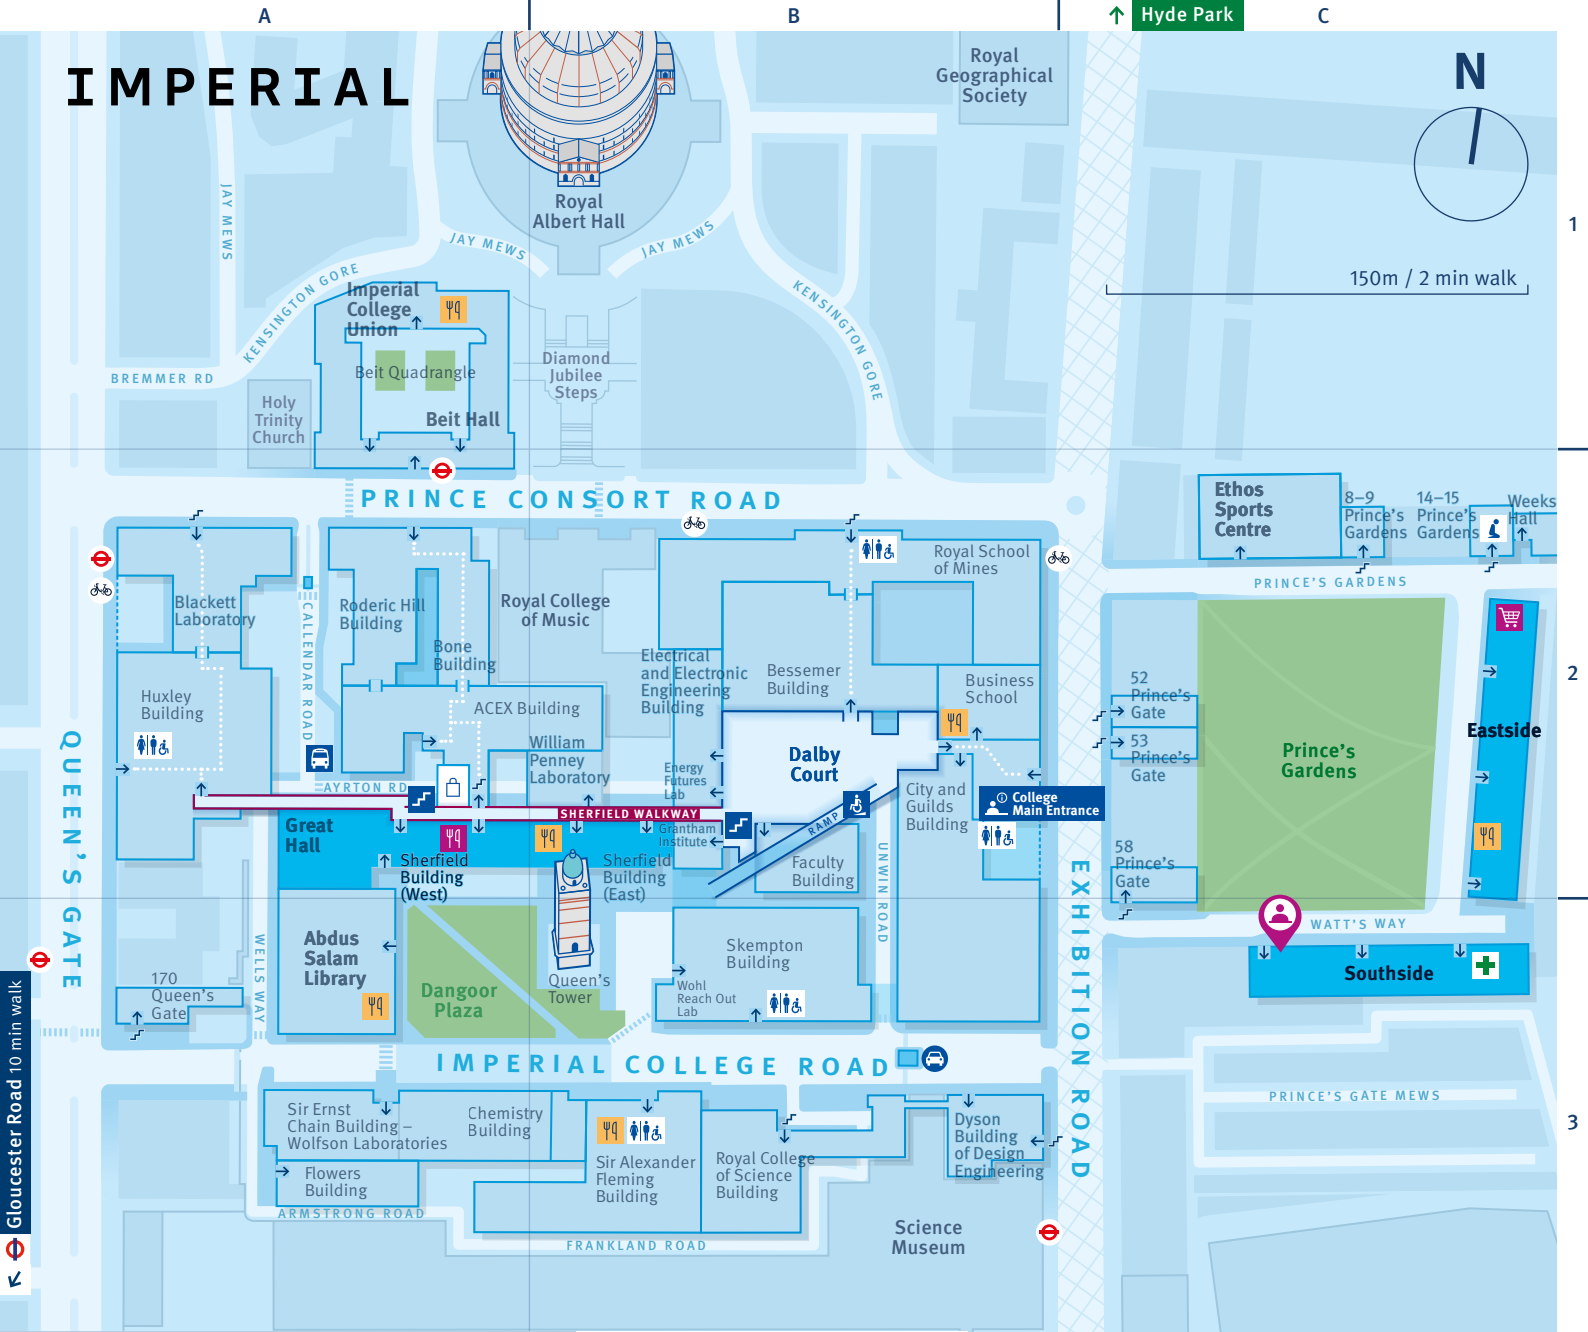

IMPERIAL

SOUTH KENSINGTON

Campus map

- A1 Beit Hall
- A1 Beit Quadrangle
- B2 College Main Entrance
- B2 Dalby Court
- A3 Dangoor Plaza
- C2 Eastside
- A1 Imperial College Union
- C2 Prince's Gardens
- B3 Queen's Tower
- B2 Sherfield Building (East)
- A2 Sherfield Building (West)
- C3 Southside

Key

- 24-hour reception
Prince's Gardens
- Essentials Convenience Store
- Pre-booked breakfast
Senior Common Room, Level 2 Sherfield Building (West) Monday to Friday: 07.00–10.00 Saturday and Sunday: 07.30–10.30
- Chaplaincy Multi-Faith Centre
- Imperial College Union Shop
- Food and drink (opening times vary)
- Internal route
- Building entrance
- Building entrance/exit via steps only
- Campus shuttle pick-up/drop-off point
- Health Centre
- Underground station
- Vehicle entrance
- Cycle hire
- Bus stop
- Publicly accessible toilets